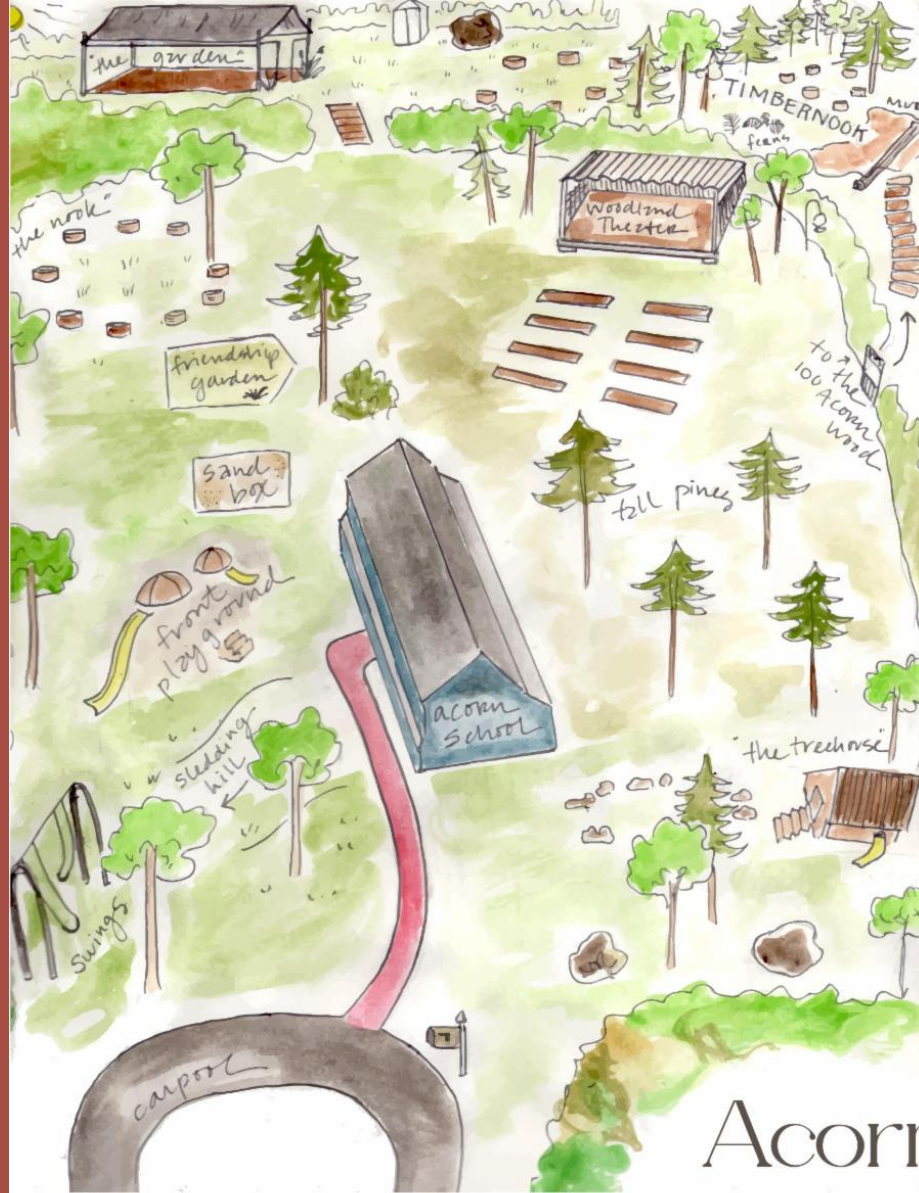

Welcoming "Acorn 2020"

This summer, the Acorn Board and Staff determined that in order to open this fall, we would make it our goal to review our current space and make all appropriate adjustments to move as much as possible outside. In addition to adding more safety measures and altering the curricula to fully utilize an outdoor classroom, we knew we had to establish physical outdoor classroom spaces as comfortable learning environments in all types of weather. We are thrilled to share where we've landed: see our new "Acorn 2020" map below. Each classroom space will have its own play area and will be separate enough from the other designated classrooms to ensure proper social distancing requirements.

We have also upgraded Acorn School's interior to be used in the event of severe weather conditions, following the guidelines of the CDC and The NH Department of Health and Human Services. Some of these upgrades include installation of easy to sanitize and beautiful flooring throughout the school, use of air purifier systems, and establishing four separate indoor classroom spaces that will keep each small class as a separate cohort.

Revamped Outdoor Spaces

We have been spending the last few months planning how to have a healthy, fun school-year outdoors by establishing four outdoor (sheltered) classroom sites. Welcome to Acorn 2020!

3) The Treehouse

Candy's Magic Treehouse is already a fabulous open-air learning space.

4) The "Nook"

We have carved out a sweet little spot in the front playground with its own play area and tree stump seats. The "nook" is nestled in the forest near the new friendship garden.